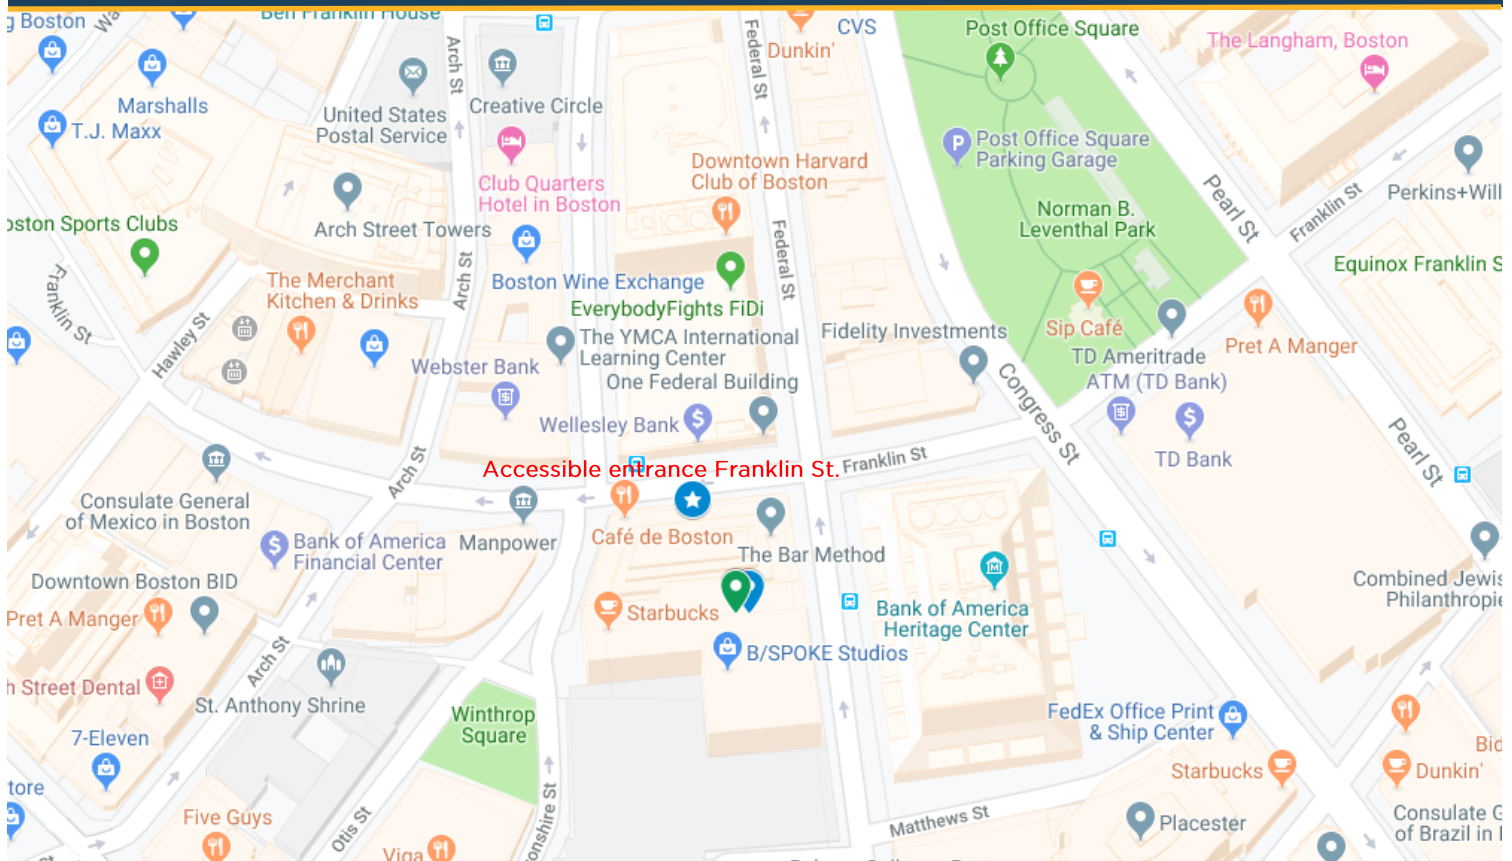

MassHire Downtown Boston Career Center

75 Federal Street Boston, MA 02110

GETTING HERE:

[75-101 Parking Garage](#)

[Get Google Directions](#) (car or walking)

[Get MBTA Directions](#) (Red, Orange, Green, Silver)

[Parking Garages in the Area](#)

75 Federal Street, 3rd Floor • Boston, MA 02110 • 617.399.3100 • www.MassHireDowntownBoston.org

Veterans and their eligible spouses receive priority of service.

MassHire Downtown Boston is an EEO Employer. Auxiliary aids or services are available upon request to individuals with disabilities.

A wheelchair accessible entrance to the building is located on Franklin St. between Federal St. and Devonshire St

A proud partner of the  American Job Center network